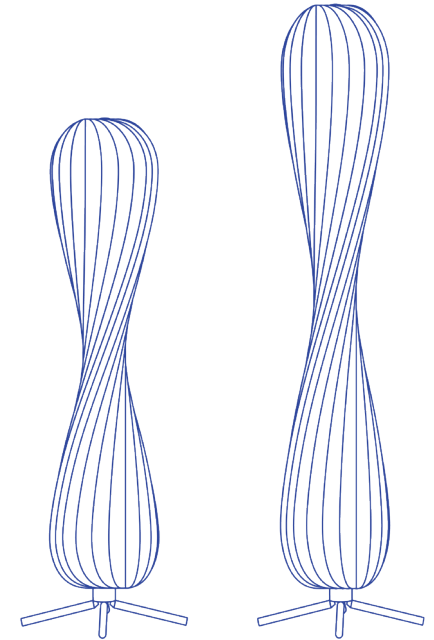

T O M
R O S S A U

Danish design by Tom Rossau
Handbuild in Copenhagen, Denmark

TR7 Floor

Description

Where it all began. The TR7 is one of the first lamps that Tom Rossau developed, in his continued strive for sculptural illumination.

With the familiar birch wood, the lamp draws nature inside, bringing an exquisite warmth to all interiors. The TR7 floor lamp illuminates the room with a soft and evocative glow from the hidden light source.

The slim shape of this lamp is ideal for corner placement, which has made it a true winner for architects and interior designers alike. The closed shade of the TR7 encapsulates the light sources and provides an indirect light independent from the choice of the material. The TR7 lamps have a sculptural and organic expression, as much when unlit as when they radiate light.

The TR7 is also available as a table and pendant light.

Specifications

Dimensions
ø25 x h117 cm
ø25 x 148 cm

Material:
Birch veneer,
Plastic, PC/Nonwoven

Colours:
Natural,
White

Technical

Recommended light source:
2 x LED E27 (A60) – included